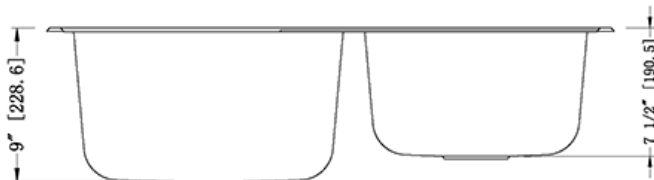

### Style:

- Standard Radius
- Topmount
- Kitchen Sink
- 60/40 Double Bowl

### Size:

- Overall: 33.125"x22"x9"
- Bowl Size: (L)15.75"x18.75"x9" | (R)13"x16.5"x7.5"