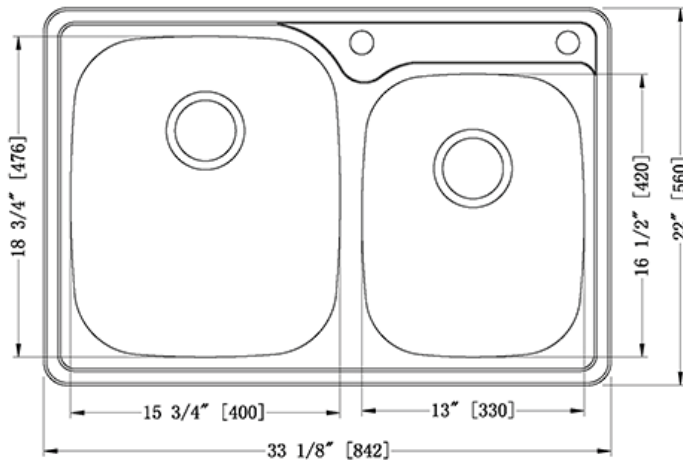

### Style:

- Standard Radius
- Topmount
- Kitchen Sink
- 60/40 Double Bowl

### Size:

- Overall: 33.125"x22"x9"
- Bowl Size: (L)15.75"x18.75"x9" | (R)13"x16.5"x7.5"

### Features:

- 20 Gauge Thickness
- 304 Stainless Steel Sink
- 18/10 Chrome/Nickel Content
- Extra Large Sound Cancellation Pads
- Thermal Undercoating